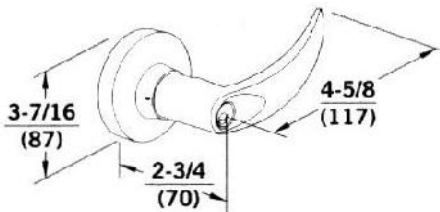

C-3 300 SERIES GRADE 1 CYLINDRICAL LOCKS

C300 Series
60 Series Lever
 Grade 1

Standard Finishes: 619, 626
 Special Order Only: 605, 606, 613,625

C300 Series
70 Series Lever
 Grade 1

Standard Finishes: 619, 626
 Special Order Only: 605, 606, 613,625