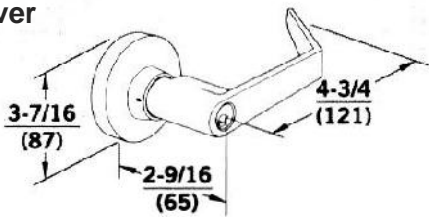

C-3 300 SERIES GRADE 1 CYLINDRICAL LOCKS

C300 Series
60 Series Lever
 Grade 1

Standard Finishes: 619, 626
 Special Order Only: 605, 606, 613,625

C300 Series
70 Series Lever
 Grade 1

Standard Finishes: 619, 626
 Special Order Only: 605, 606, 613,625

C300 Series
71 Series Lever
 Grade 1

Standard Finishes: 619, 626
 Special Order Only: 605, 606, 613,625

C300 Series
01 Series Knob
 Interchangeable Core
 Grade 1

Standard Finishes: 630