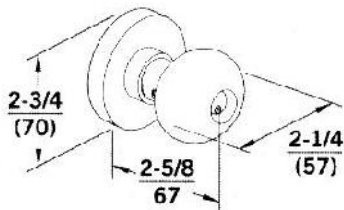

C-3 300 SERIES GRADE 1 CYLINDRICAL LOCKS

C300 Series
60 Series Lever
 Grade 1

Standard Finishes: 619, 626
 Special Order Only: 605, 606, 613,625

C300 Series
70 Series Lever
 Grade 1

Standard Finishes: 619, 626
 Special Order Only: 605, 606, 613,625

C300 Series
71 Series Lever
 Grade 1

Standard Finishes: 619, 626
 Special Order Only: 605, 606, 613,625

C300 Series
01 Series Knob
 Interchangeable Core
 Grade 1

Standard Finishes: 630