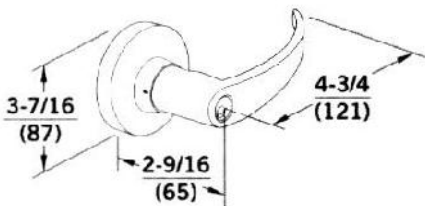

C-3 300 SERIES GRADE 1 CYLINDRICAL LOCKS

C300 Series
60 Series Lever
 Grade 1

Standard Finishes: 619, 626
 Special Order Only: 605, 606, 613,625

C300 Series
70 Series Lever
 Grade 1

Standard Finishes: 619, 626
 Special Order Only: 605, 606, 613,625

C300 Series
71 Series Lever
 Grade 1

Standard Finishes: 619, 626
 Special Order Only: 605, 606, 613,625

C300 Series
01 Series Knob
 Interchangeable Core
 Grade 1

Standard Finishes: 630